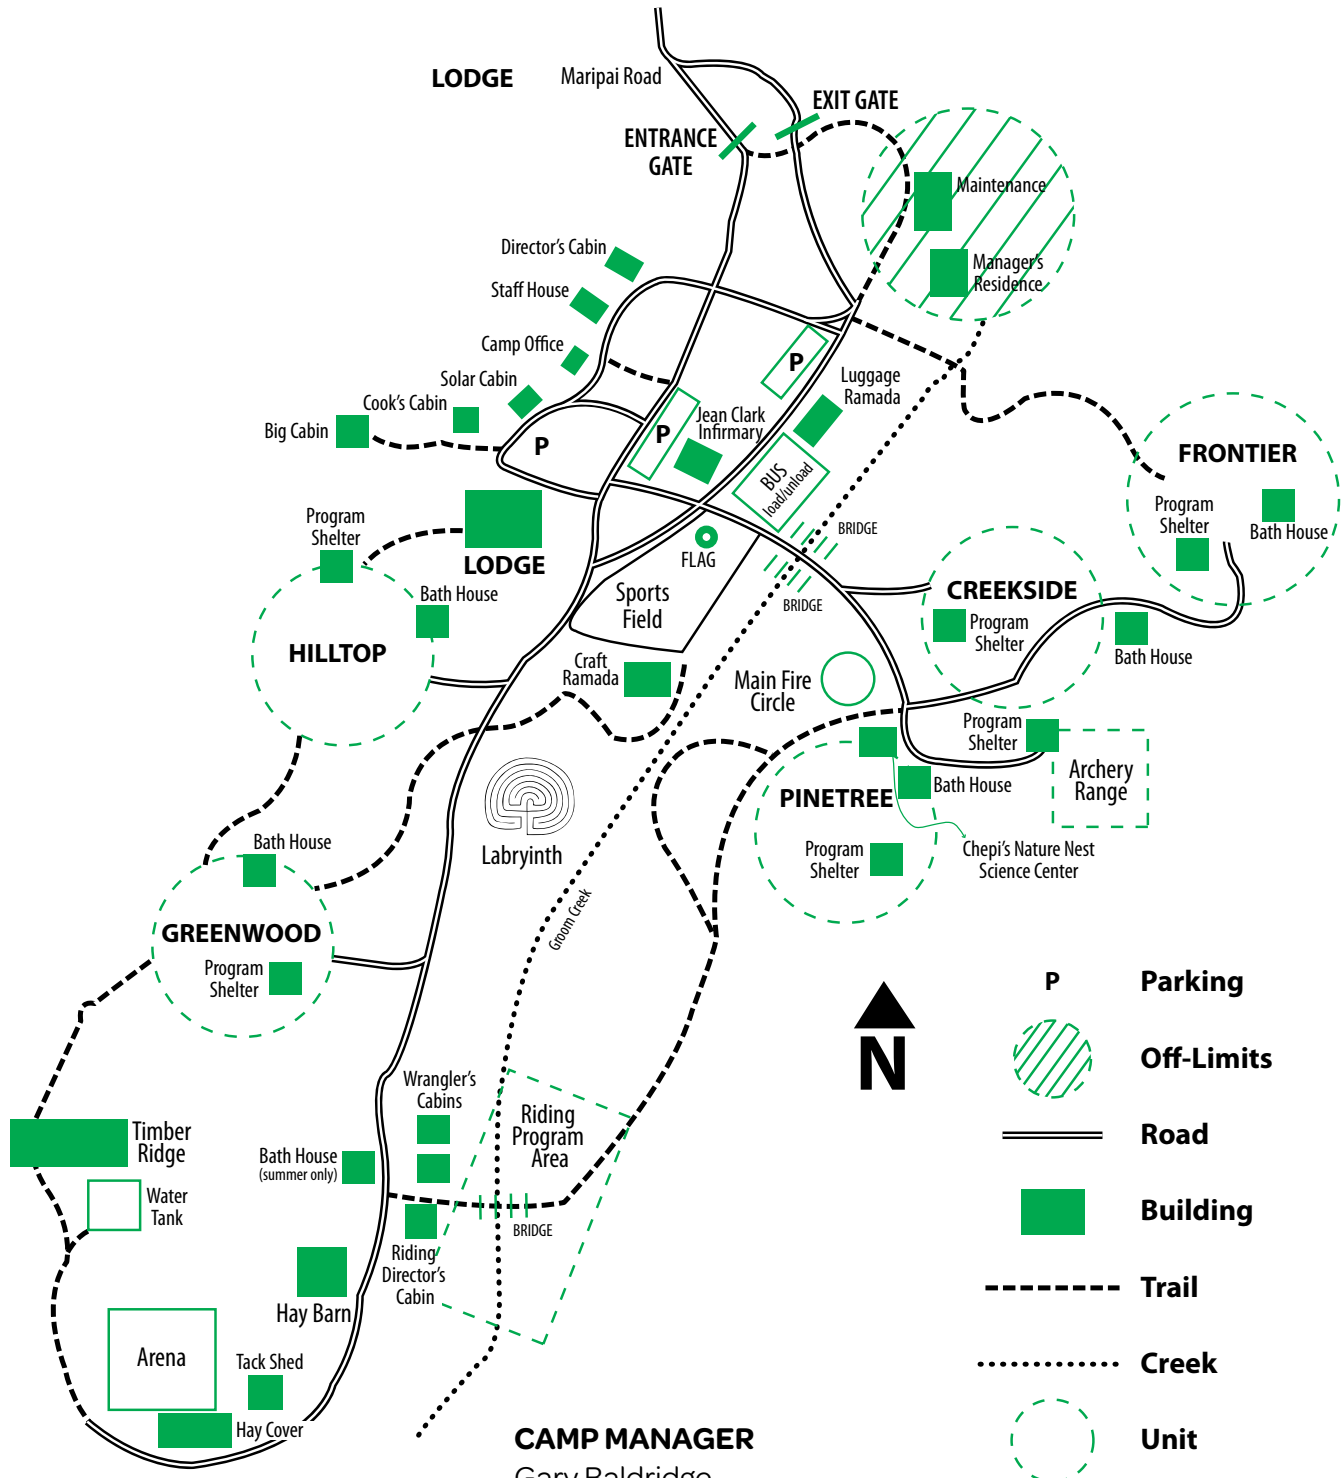

CAMP MARIPAI

201 E Maripai Rd
 Prescott, AZ 86303
 928.708.9071

CAMP MANAGER

Gary Baldrige, *Camp Manager*
 Debi Baldrige, *Camp Ranger*
 928.445.6959

Take I-17 to State Rt. 69 at Cordes Junction. Take State Rt. 69 to Prescott (approx. 30 miles). State Rt. 69 will connect with Gurley Street in Prescott. Take Gurley Street west to Mt. Vernon Road (Senator Hwy). Turn left on Mt. Vernon Rd. (Mt. Vernon will become Senator Hwy). Take Mt. Vernon Rd. approximately five miles to Maripai Road. Turn right on Maripai Rd. Take Maripai Rd. approximately two miles to Camp Maripai.